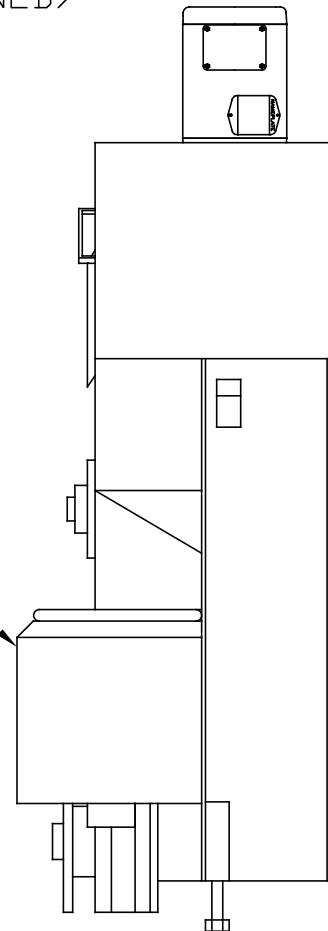

PROXIMITY SWITCH (OPTION)
(TO SHUT DOWN DRIVE UNIT
WHEN COVER IS OPENED)

ROCK BOX W/
REMOVABLE
BASKET
(OPTION)

ROCK REMOVER
SERIES 2200