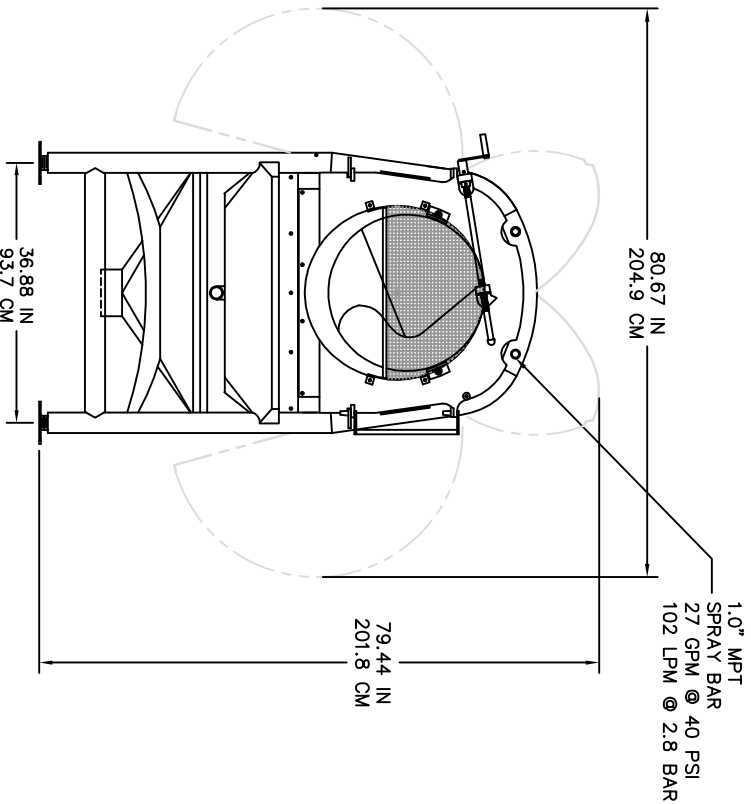

(2920)  
119.43 IN  
303.4 CM

(2922)  
147.43 IN  
374.5 CM

1.50" MPPT  
(OPTIONAL PAN SPRAY)  
24 GPM @ 60 PSI  
90 LPM @ 4.1 BAR