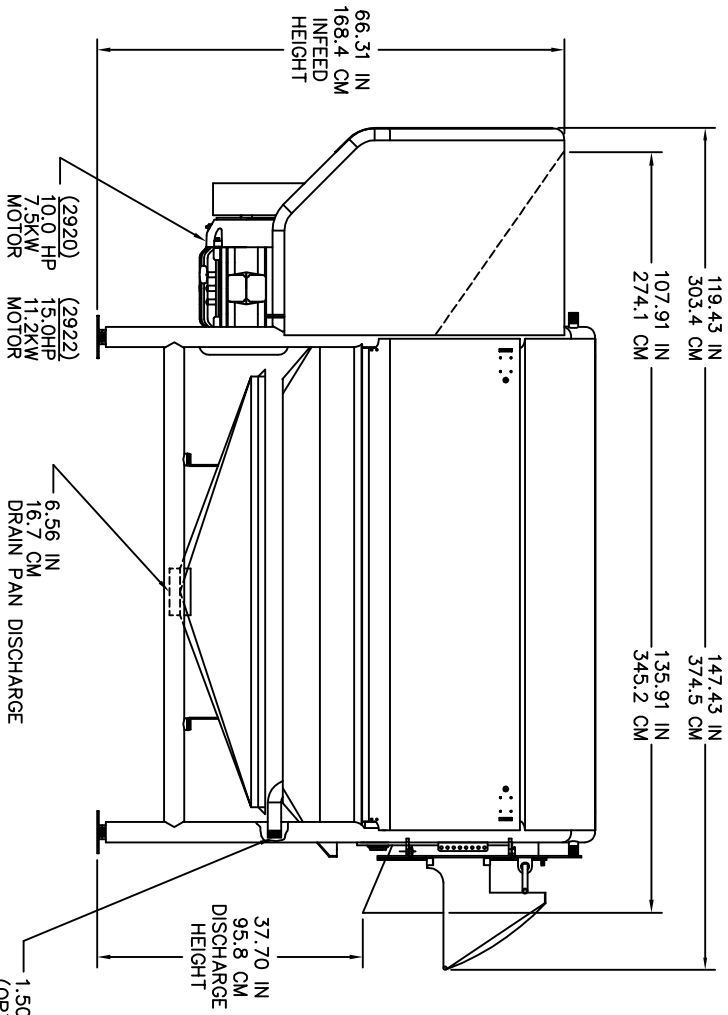

(2920)  
119.43 IN  
303.4 CM

(2922)  
147.43 IN  
374.5 CM

1.50" MPPT  
(OPTIONAL PAN SPRAY)  
24 GPM @ 60 PSI  
90 LPM @ 4.1 BAR